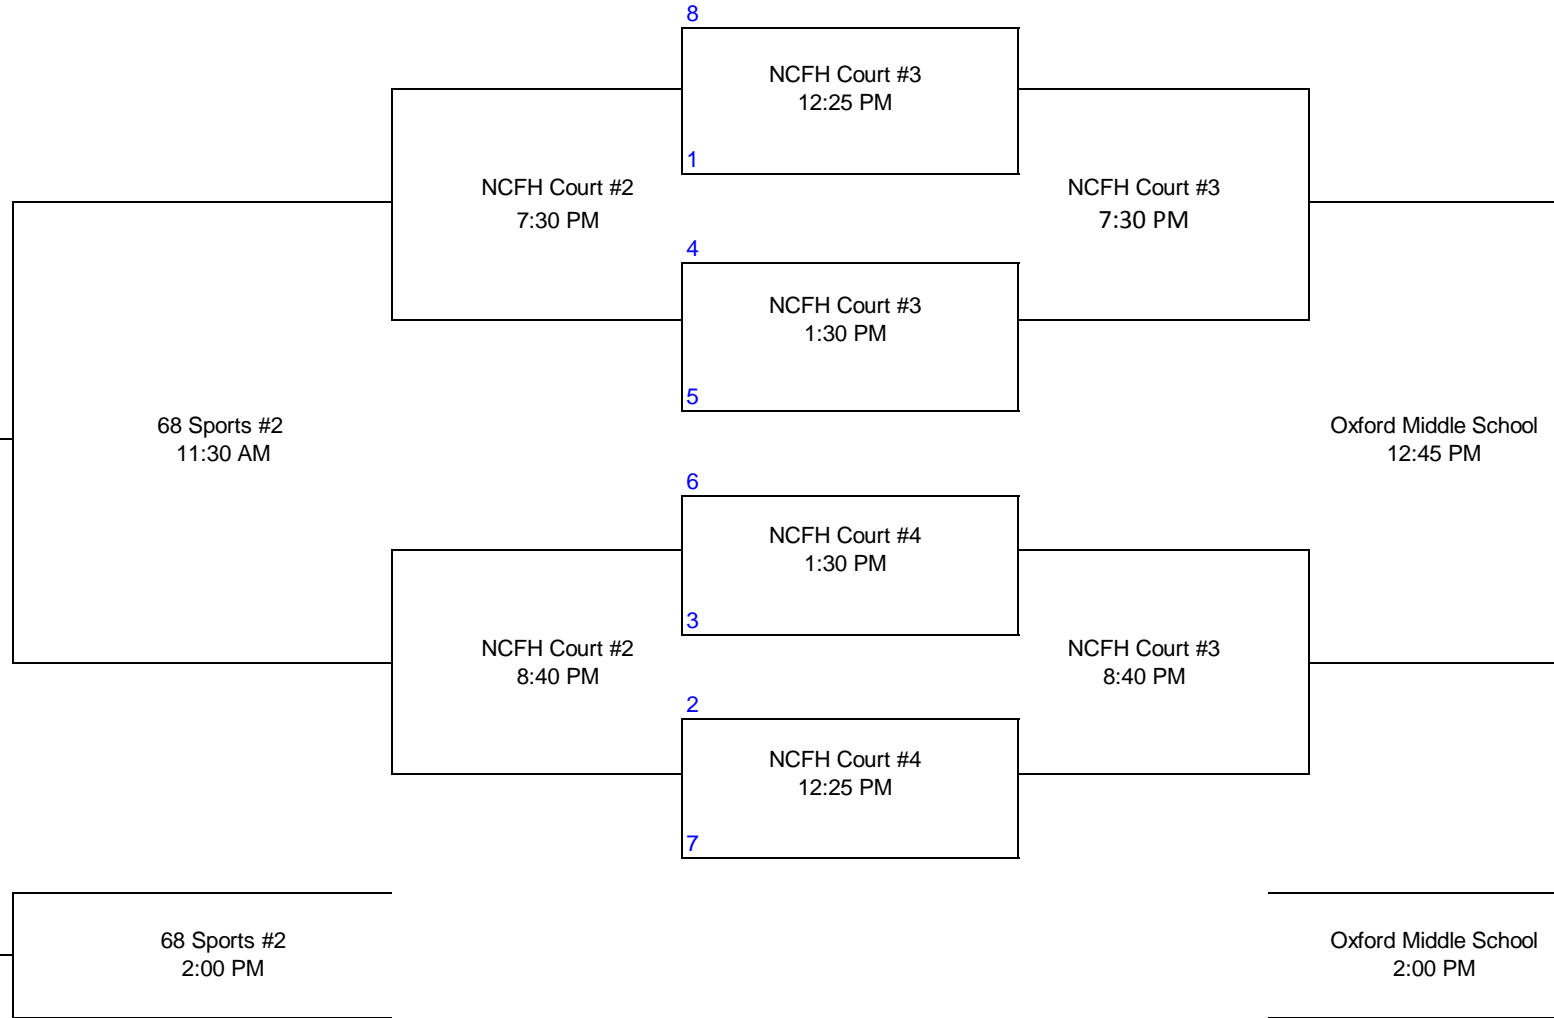

2015 NCHBC Heartland Regionals

Boys Varsity Play-In

Thursday

OKC Storm		Winner moves to D1 #1
	1:10 PM NCFH Court #1	
Missouri Mavericks		Loser moves to D2 #8
KC East Lions		Winner moves to D1 #2
	1:10 PM NCFH Court #2	
St. Joseph Defenders		Loser moves to D2 #7
OKC Storm North		Winner moves to D1 #3
	2:20 PM NCFH Court #3	
Wright County Warriors		Loser moves to D2 #6
KC Metro Mavericks		Winner moves to D1 #4
	2:20 PM NCFH Court #4	
St. Louis Patriots		Loser moves to D2 #5
St. Louis Blue Knights		Winner moves to D1 #5
	1:10 PM NCFH Court #3	
South Metro Huskies		Loser moves to D2 #4
Quincy Saints		Winner moves to D1 #6
	1:10 PM NCFH Court #4	
Christ Prep Patriots		Loser moves to D2 #3
Wichita Defenders		Winner moves to D1 #7
	2:20 PM NCFH Court #2	
North Metro Blazers		Loser moves to D2 #2
Rockford FIRE		Winner moves to D1 #8
	2:20 PM NCFH Court #1	
Omaha Roadrunners		Loser moves to D2 #1

2015 NCHBC Heartland Regionals

Boys Varsity Division I

Saturday

Friday

Friday

Friday

Saturday

2015 NCHBC Heartland Regionals

Boys Varsity Division II

Saturday

Friday

Friday

Friday

Saturday